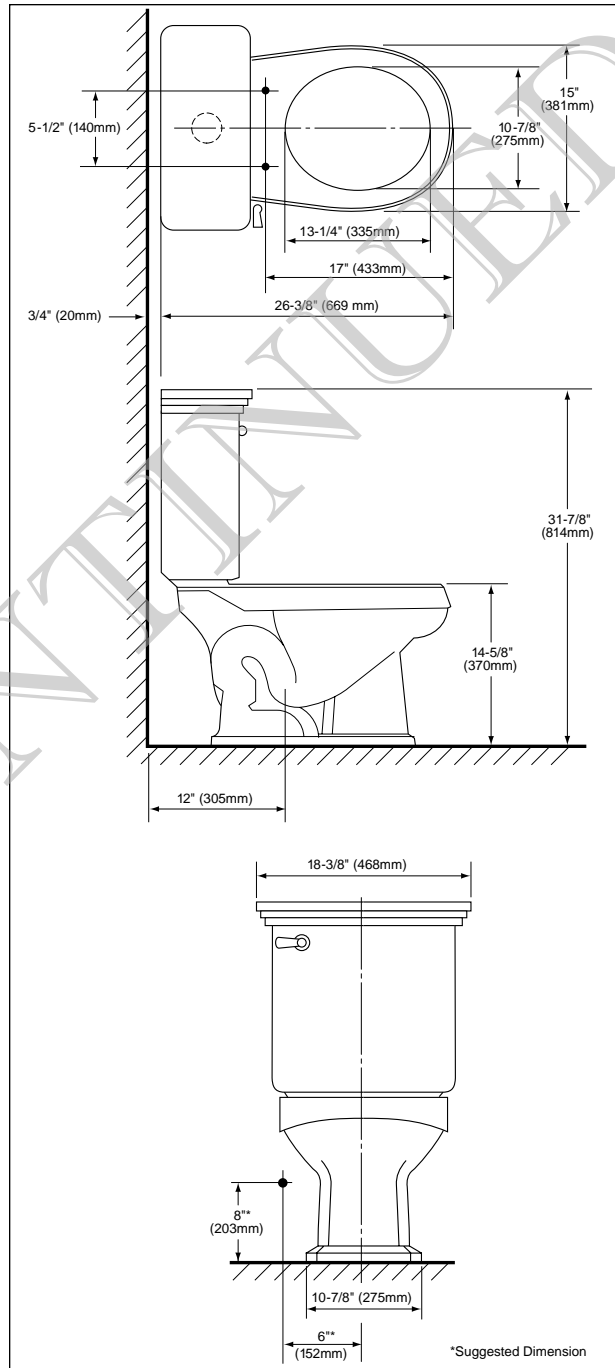

CST723

Promenade, 1.6 GPF Toilet, Round

■ PERFORMANCE

The TOTO low consumption toilets received high ratings during ANSI/ASME testing at independent laboratories. Designed with a powerful gravity flushing action, the bowl offers a large water surface and a 100% glazed trapway. Promenade toilets are designed to match the Promenade Lavatory Suite.

■ SPECIFICATIONS

Water Use: 6Lpf/1.6 Gpf

Flush System: Gravity Feed

Min. Water Pressure:

8 psi

Water Surface: 7-7/8" x 7-1/8"

Trap Diameter: 1-7/8"

Rough-in: 12" rough-in

Trap seal: 2-1/8"

Warranty: Five Year Limited Warranty

Material: Vitreous China

Shipping Weight: **C723** - Bowl 46.5 lbs.

ST723 - Tank 39.5 lbs.

Shipping Dimensions:

C723 - Bowl
26"L x 15-3/8"W¹ x 11-5/8"H² x 15"H

ST723 - Tank
18-7/8"L x 8-5/8"W¹ x 18-1/8"H

Fixture dimensions and hydraulic performance meet or exceed ANSI/ASME standard A112.19.2M and CAN/CSA B 45 requirements.

Listing / Approvals: IAPMO/UPC, CSA, City of Los Angeles, State of Massachusetts, and others.

These dimensions and specifications are subject to change without notice.

CST723 - Promenade Toilet

TOTO®
Perfection by Design

TOTO U.S.A., INC. • 1155 Southern Road, Morrow, GA 30260

Tel. (770) 282-8686 • Fax. (770) 282-8701 • www.totousa.com

Printed in U.S.A. © TOTO LTD. 10/01

Printed on recycled paper

REV 10/01